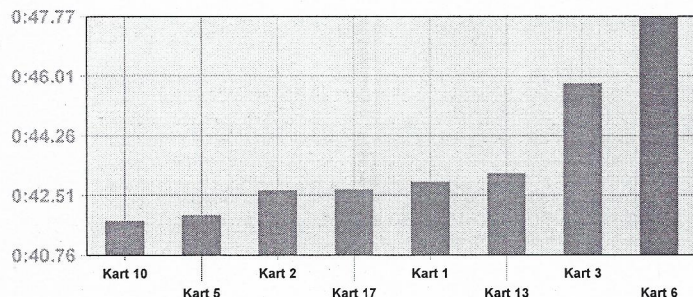

Fast Lap Times Comparison

Today's Fastest A&D Laps

Driver	Lap Time	Non-Mem	Time Set
Kart 9	0:40.25	Non-Mem	17:11:49
Kart 17	0:40.31	Non-Mem	17:14:19
Kart 3	0:40.70	Non-Mem	17:59:37
Kart 5	0:41.02	Non-Mem	16:57:53
Kart 1	0:41.04	Non-Mem	16:45:38
Kart 7	0:41.38	Non-Mem	17:28:36
Kart 6	0:41.40	Non-Mem	17:57:05
Kart 10	0:41.76	Non-Mem	19:32:24
Kart 2	0:42.64	Non-Mem	19:35:41
Kart 8	0:42.76	Non-Mem	17:12:08
Kart 13	0:43.15	Non-Mem	19:33:20