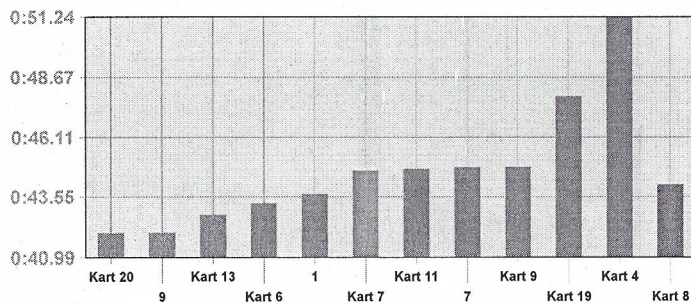

Fast Lap Times Comparison