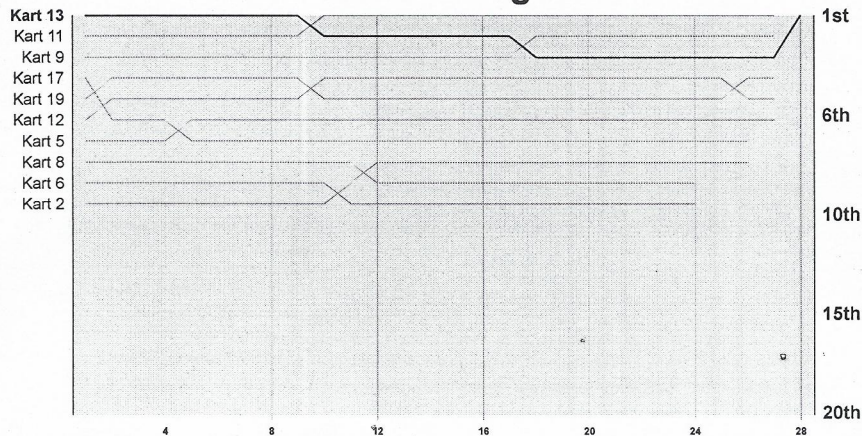

Race Position Progress

1 - 0:43.94	2 - 0:43.28	3 - 0:43.01	4 - 0:42.85	5 - 0:42.91
6 - 0:42.62	7 - 0:42.62	8 - 0:42.49	9 - 0:43.48	10 - 0:43.49
11 - 0:43.44	12 - 0:42.53	13 - 0:42.30	14 - 0:42.31	15 - 0:42.39
16 - 0:44.18	17 - 0:47.13	18 - 0:44.44	19 - 0:44.38	20 - 0:42.50
21 - 0:42.11	22 - 0:42.52	23 - 0:43.41	24 - 0:42.21	25 - 0:42.50
26 - 0:41.84	27 - 0:45.25	28 - >10 Min