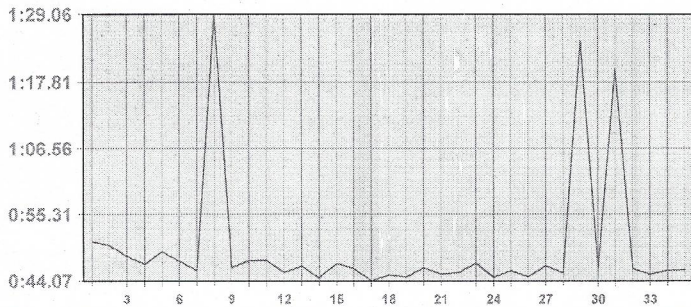

Lap Times - Kart: 8

(1)-0:50.64 (2)-0:50.07 (3)-0:48.15 (4)-0:46.87 (5)-0:48.92
(6)-0:47.37 (7)-0:45.79 (8)-1:29.06 (9)-0:46.28 (10)-0:47.46
(11)-0:47.53 (12)-0:45.47 (13)-0:46.51 (14)-0:44.53 (15)-0:46.97
(16)-0:46.10 ***(17)-0:44.07***(18)-0:45.04 (19)-0:44.71 (20)-0:46.24
(21)-0:45.19 (22)-0:45.39 (23)-0:46.94 (24)-0:44.65 (25)-0:45.74
(26)-0:44.72 (27)-0:46.60 (28)-0:45.34 (29)-1:24.72 (30)-0:46.22
(31)-1:20.04 (32)-0:46.06 (33)-0:45.16 (34)-0:45.77 (35)-0:45.88

Average Lap Time: 0:49.60
Fastest Lap: 0:44.07 on Lap: 17
0:05.82 from Lap Record (0:38.25)

Today's Fastest A&D Laps

<u>Driver</u>	<u>Lap Time</u>		<u>Time Set</u>
Kart 20	0:41.99	Non-Mem	21:17:36
9	0:42.00	Non-Mem	21:05:35
Kart 13	0:42.78	Non-Mem	21:28:58
1	0:43.66	Non-Mem	21:09:24
7	0:44.81	Non-Mem	21:05:22

Session Performance